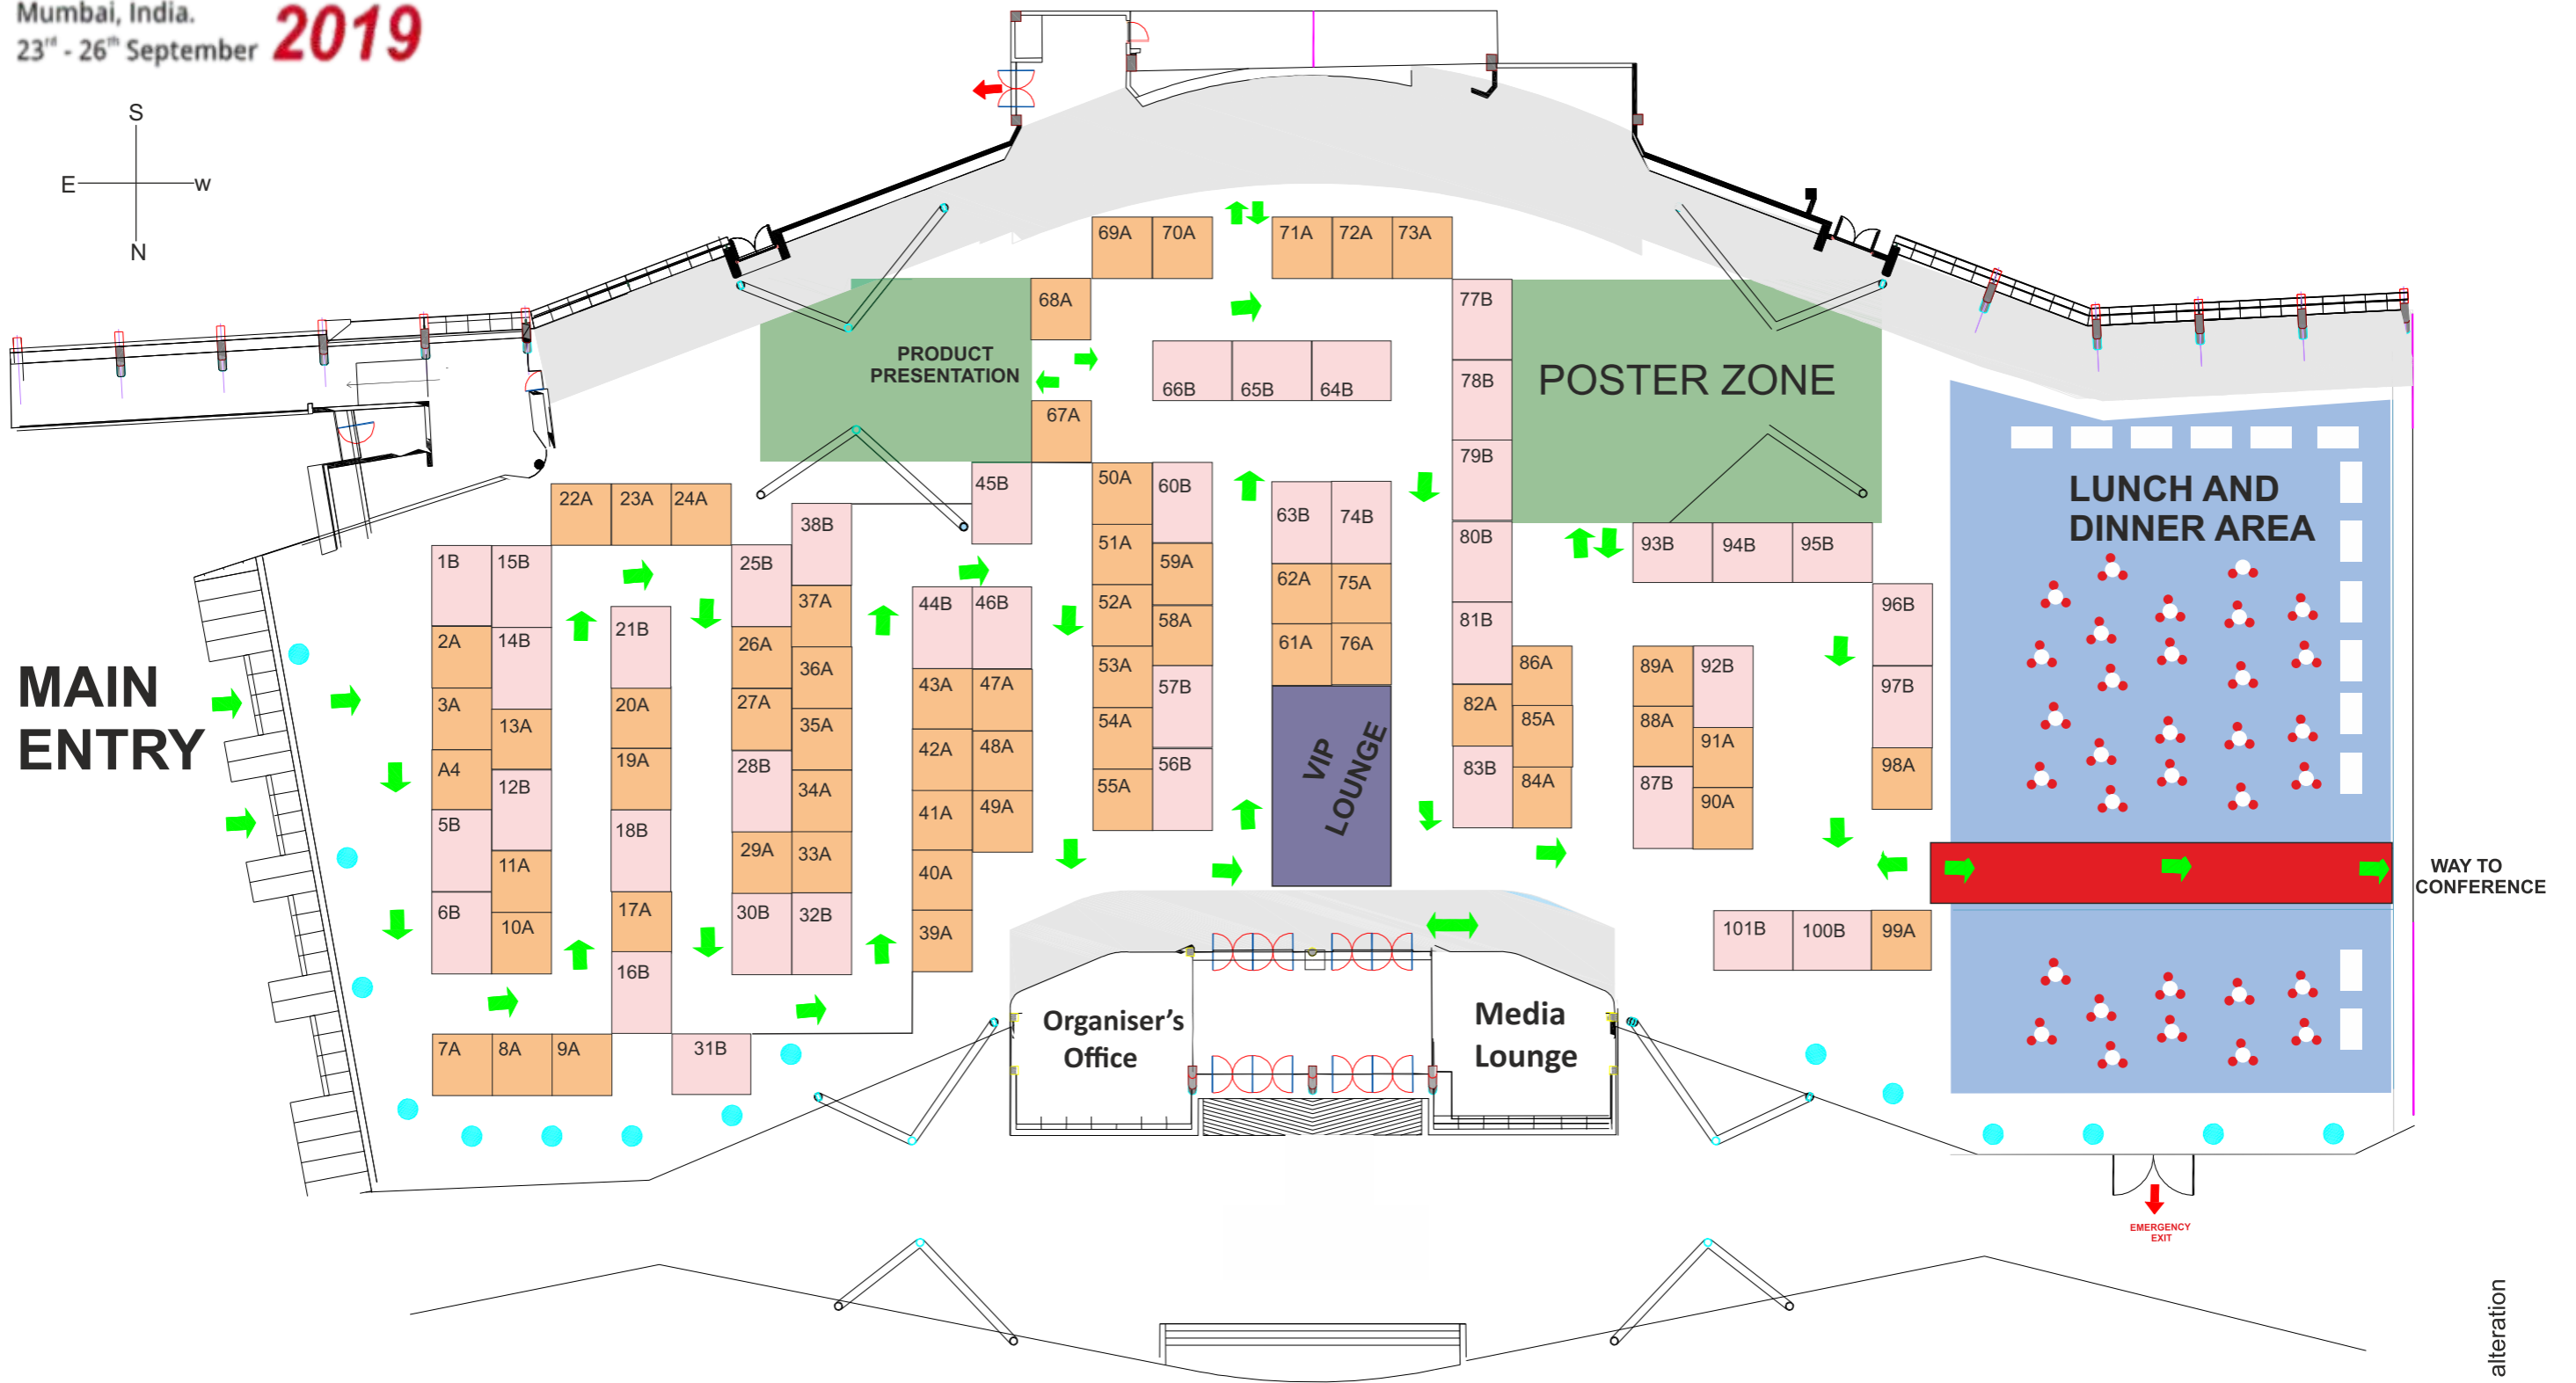

# CORCON

Mumbai, India.  
23<sup>rd</sup> - 26<sup>th</sup> September 2019

- 9 sq mtr TYPE A
- 12 sq mtr TYPE B

\* Subject to alteration